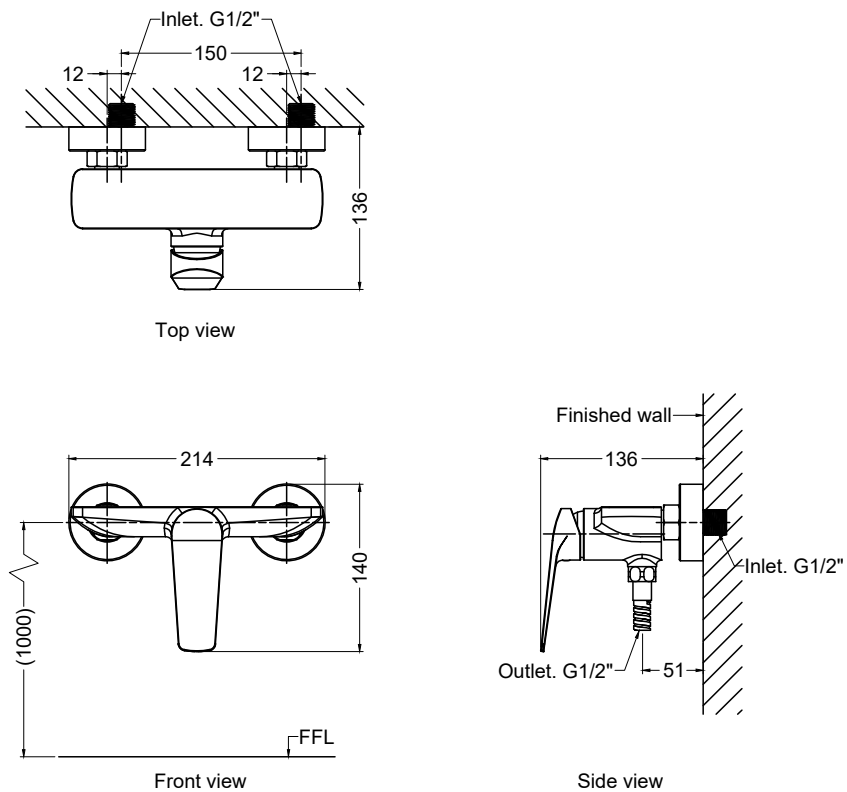

Wall Mounted Shower Mixer

PRODUCT SPECIFICATIONS

- Dimension : 214(L) x 136(W) x 140(H)mm
- Material : Brass
- Finishing : Chrome
- Water flow rate : Nominal 5.0 Litres/ min

TECHNICAL DRAWING

() Denotes recommended value.
All dimension are in mm.